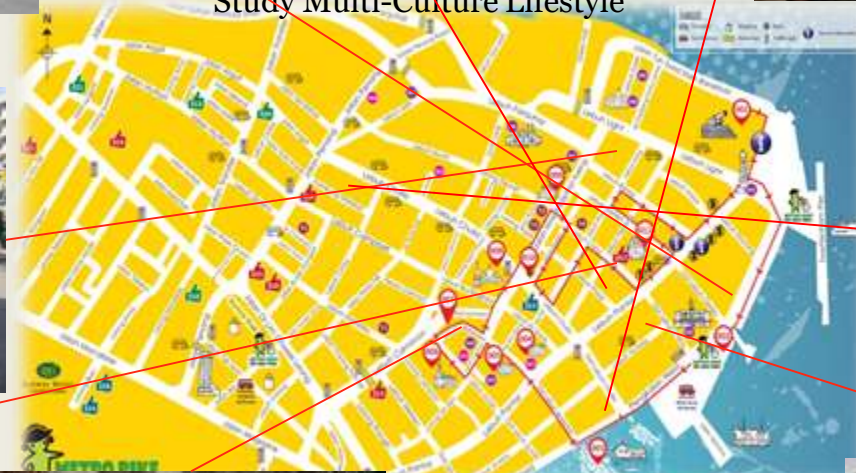

Cycling Fun

Study Multi-Culture Lifestyle

Heritage Sites Hunt

Penang Trishaw Experience

Hawker Food Tasting

Explore Traditional Trade

Street Arts Hunt

Street Food Hunt